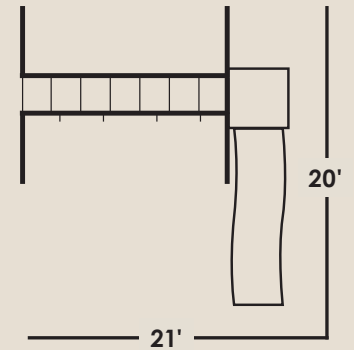

Porch Swing - Poly Roof Option
Roof Height - 8'

Porch Swing with Canopy Option
Sunbrello Roof Height -8'

Included Features

- 12' Long Beam
- 2- Swings
- 1- Trapeze Swing
- 1- Baby Swing

Beam Height - 7'
Actual Foot Print - 7' x 12'

Includes 3' recommended play area on all sides.

Included Features

- 12' Long Beam
- 1- Porch Swing
- 1- Baby Swing
- 1- Swing

#104-B

Kids AFrame

Included Features

- 2'x2' Monkey Bar Slide Stand
- 1-5' Ladder
- 1-10' Wave Slide
- 2 Position-8' High Monkey Bar Beams
- 2 Swings