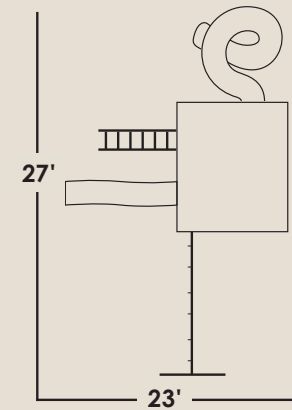

Standard Shingles
- Driftwood -

Included Features

- **6'x5' Playhouse**
 - 3' Porch
 - 1 Dormer
 - 1 Playhouse Door
 - 3 Windows
 - 1 Picnic Table-Built In
 - 1-5' Ladder
 - 1-10' Wave Slide
 - 1-7' Turbo Slide
 - 2 Hand Grips
- **3 Position-8' High Beam**
 - 2 Swings
 - 1 Trapeze