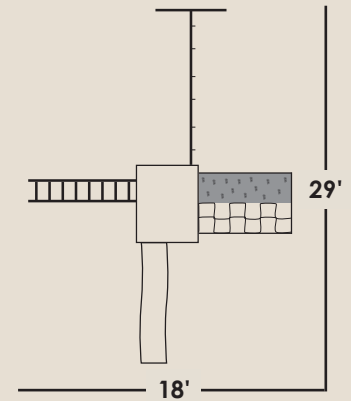

Included Features

- **4'x5'-5' High Cliff Climber**
  - 1 Canopy
  - 1- 5' Ladder
  - 1- 10' Wave Slide
- **3 Position - 8' High Beam**
  - 2 Swings
  - 1 Trapeze
  - 1- 5' Rockwall - Cargo Net
  - 1- Picnic Table
  - 1- Tic Tac Toe Board

White
(Vinyl)

Purple
(Poly)