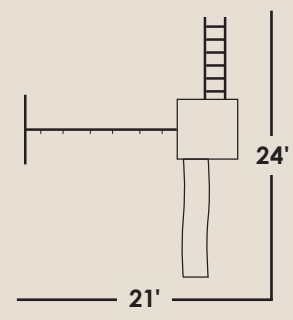

Includes 3' recommended play area on all sides.