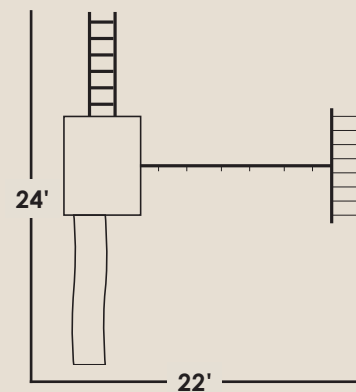

White
(Vinyl)

Blue
(Poly)

#334

HIGH RIDER

Included Features

- **4'x5'-5' High Classic Tower**
 - 1 Canopy
 - 1-5' Ladder
 - 1-10' Wave Slide
 - 1 Solid Floor
 - 1 Picnic Table
- **3 Position-8' High Beam**
 - 1 Monkey Bar A-Frame
 - 2 Swings
 - 1 Trapeze