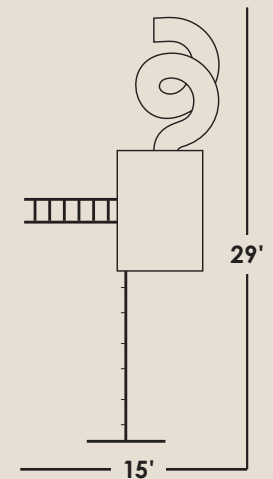

Includes 3' recommended play area on all sides.

Almond
(Vinyl)

Maroon
(Poly)

#340

CLASSIC DELUXE

Included Features

- **5'x7'-5' High Classic Tower**
 - 1 Canopy
 - 1-5' Ladder
 - 1-2' Ladder
 - 1 Super Tall Railing
 - 1-7' Spiral Slide
 - 1 Fire mans Pole
 - 1 Climbing Pole
 - 1 Captains Wheel
 - 1 Set Hand Rails
 - 1 Set Hand Grips
 - 1 Sandbox Cover
- **3 Position-8' High Beam**
 - 2 Swings
 - 1 Trapeze