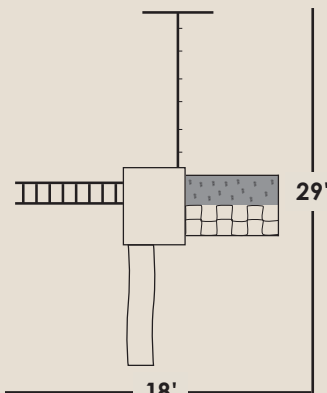

Includes 3' recommended play area on all sides.

#404

KING CLASSIC

Included Features

- **4'x5'-5' High Cliff Climber**
 - 1 Canopy
 - 1-5' Ladder
 - 1-10' Wave Slide
 - 1-5' Rockwall-Cargo Net
 - 4 Flags
 - 1 Tire-Plastic
- **3 Position-8' Beam**
 - 2 Swings
 - 1 Trapeze