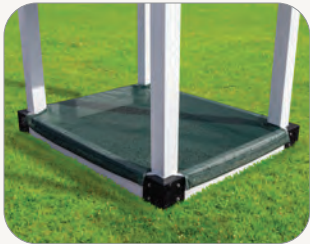

*upcharge for coastal gray

Rubber Mulch

Standard color is black for blue, red, green, or brown call for price and availability.

4x4 Vinyl Border

See Color Options on left.

Base Options

Sandbox Cover
● ● ● ● ●

Built-in Solid Floor
Picnic Table**

Deluxe Base with Railing

Clubhouse

Monkey Bar A-Frame

Available only on 8' high swingsets.

Playhouse Options

Siding - white, tan, clay
\$100 upcharge for
any other color

Shingles - driftwood (standard)
\$100 upcharge for
any other color
\$200 upcharge for
metal roof