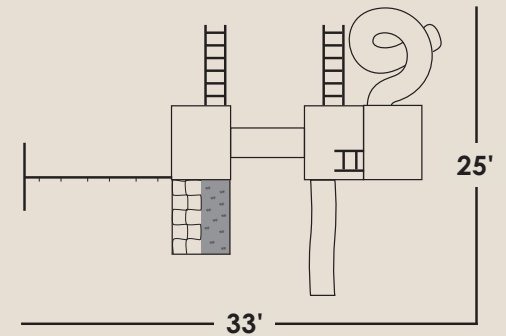

#910

THE CHALLENGER COMBO

Standard Shingles
- Driftwood -

Fly High Series

Back View

Included Features

- **4'x5' Splitlevel Playhouse**
 - 1 Playhouse Door
 - 2 Windows
 - 1-5' Ladder
 - 1-2' Ladder
 - 5' Tunnel Tube
 - Safety Rail & Extended Posts for Tunnel Tube
 - 10' Wave Slide
 - 7' Turbo Slide
- **4'x5'-5' High Cliff Climber**
 - 1 Canopy
 - 1-5' Ladder
 - 1 Set Hand Rails
 - Closure Rail
 - 5' Rockwall-Cargo Net
- **3 Position-8' High Beam**
 - 2 Swings
 - 1 Trapeze