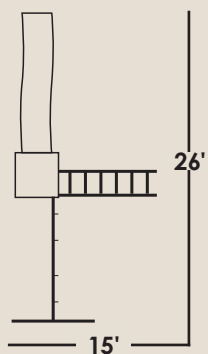

Included Features

- **4'x4'-5' High Classic Tower**
  - 1 Canopy
  - 1-5' Ladder
  - 1-10' Wave Slide
- **2 Position-8' High Beam**
  - 2 Swings

Includes 3' recommended play area on all sides.

White
(Vinyl)

Green
(Poly)