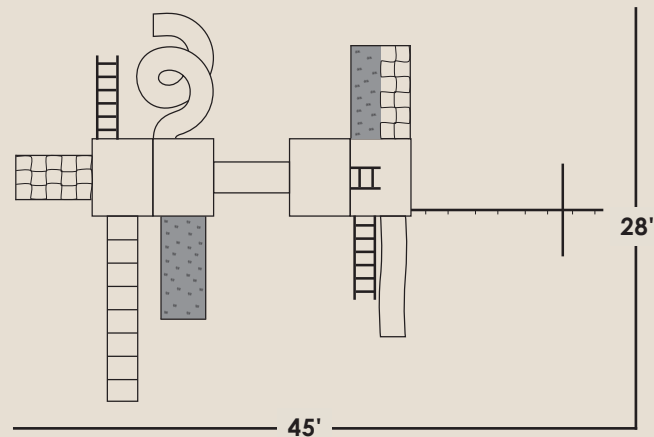

Included Features

- **4'x5'-5'&7' High Classic Double Tower**
  - 1 Poly Roof
  - 1-5' Ladder
  - 1-2' Ladder
  - 1-12' Gangplank
  - 1 Railing on Gangplank
  - 1 Set Hand Rail
  - 1 Set Hand Grips
  - 1-7' Climbing Rope
  - 1-7' Rockwall
  - 1-5' Cargo Net
  - 1-7' Turbo Slide
- **5'x5'-5' High Cliff Climber**
  - 1 Poly Roof
  - 1-5' Ladder
  - 1-2' Ladder
  - 1 Tire-Plastic
  - 2 Hand Grips
  - 1-5' Rockwall-Cargo Net
  - 1-10' Wave Slide
- **4'x5'-7' High Add on Deck**
  - 1 Poly Roof
  - 1-5' Tunnel Tube
- **3 Position-8' High Beam**
  - 1 Horse Glider & Adaptor
  - 2 Swings
- **3' Extension Past A-Frame**
  - Trapeze

Includes 3' recommended play area on all sides.