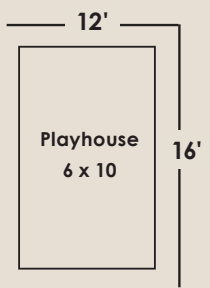

*also available in standard poly colors

Includes 3' recommended play area on all sides.