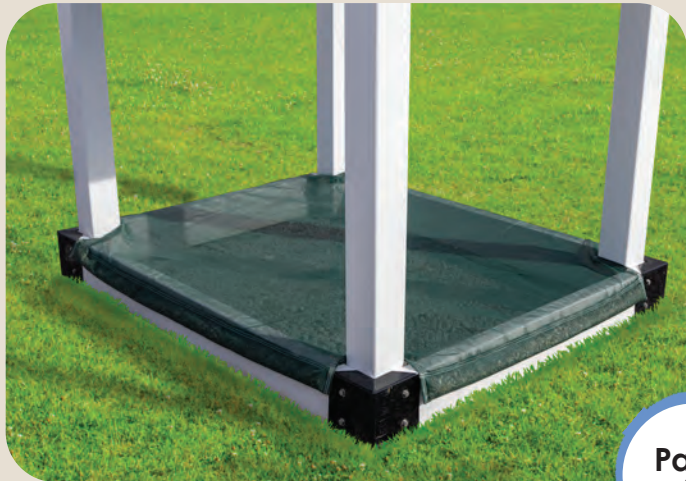

New Poly Colors

Pink

Purple

Coastal Gray

Page 45

Page 45

Page 44

Page 43

Page 44