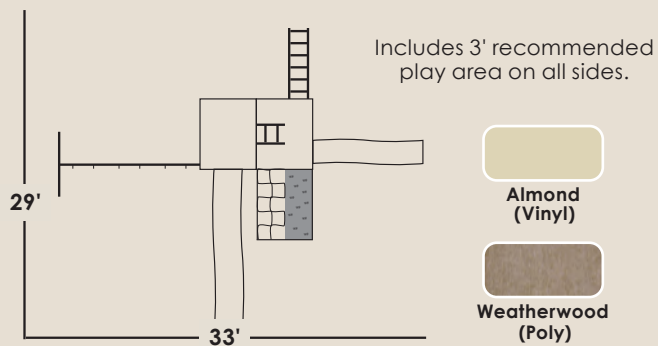

White
(Vinyl)

Purple
(Poly)

Included Features

- **4'x5'-5' High Cliff Climber**
 - 1 Canopy
 - 1-10' Wave Slide
 - 1-5' Rockwall-Cargo Net
- **2 Position Space Saver Beam**
 - 2 Swings

Includes 3' recommended play area on all sides.