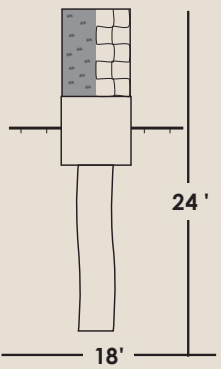

White
(Vinyl)

Purple
(Poly)

Included Features

- **4'x5'-5' High Cliff Climber**
 - 1 Canopy
 - 1-10' Wave Slide
 - 1-5' Rockwall-Cargo Net
- **2 Position Space Saver Beam**
 - 2 Swings

Includes 3' recommended play area on all sides.