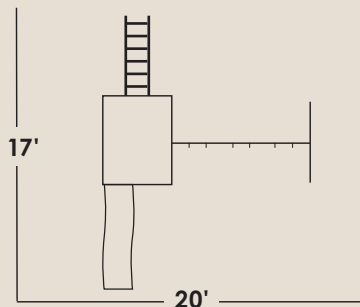

Includes 3' recommended play area on all sides.

White
(Vinyl)

Blue
(Poly)

Included Features

- **4'x5'-5' High Classic Tower**
 - 1- 5' Ladder
 - 1- Canopy
 - 1- 10' Wave Slide
 - 1- Clubhouse Bottom
- **3 Position-8' High Beam**
 - 2 Swings
 - 1 Trapeze