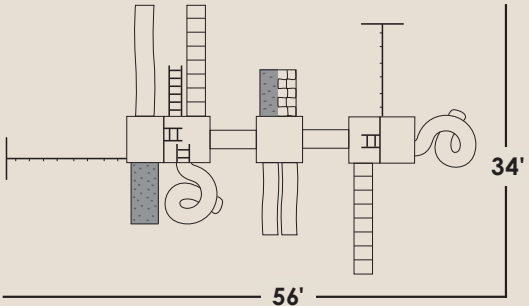

Almond
(Vinyl)

Blue
(Poly)

Includes 3' recommended play area on all sides.

#930

THE MIGHTY MAX

Back View

Included Features

- 4'x5' Splitlevel Playhouse
- 1 Playhouse Door
- 1 Window
- 1 Bubble Panel
- 1-12' Gangplank
- 1-5' Tunnel Tube
- 1 Safety Rail & Extended Posts for Tunnel Tube
- 1-7' Turbo Slide
- 5'x5'-5' High Cliff Climber
- 1 Poly Roof
- 1-5' Rockwall-Cargo Net
- 2-10' Wave Slide
- 1 Tire-Plastic
- 1 Periscope
- 1 Telescope
- 1-5' Tunnel Tube
- 5'x5' Classic 5'x7' High Double Tower
- 1 Poly Roof
- 1-12' Gangplank
- 1-7' Turbo Slide
- 1 Super Tall Railing
- 1-7' Climbing Rope
- 1-7' Rockwall
- 1 Captains Wheel
- 1-14' Scoop Slide
- 1 Sandbox Cover
- 3 Position-8' High Beam
- 1 Horse Glider & Adaptor
- 1 Baby Swing
- 1 Trapeze
- 4 Position-10' High Beam
- 4 Swings