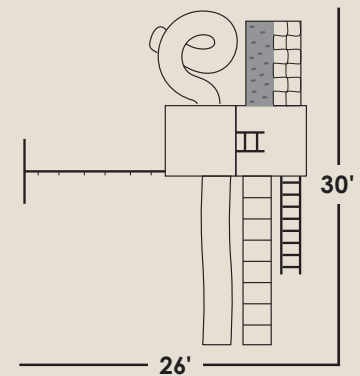

Includes 3' recommended play area on all sides.

White
(Vinyl)

Blue
(Poly)