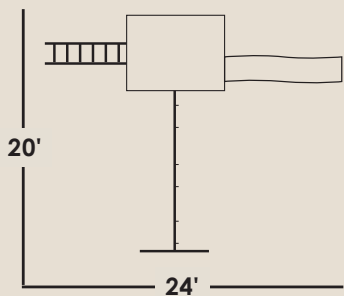

Included Features

- **4'x5'-5" High Classic Tower**
  - 1 Poly Roof
  - 1-5' Ladder
  - 1-10' Wave Slide
  - 1 Deluxe Base with Railing
  - 1-10' Wave Slide
  - 1 Set Handrails
  - 1 Set Hand Grips
- **3 Position-8' High Beam**
  - 1 Horse Glider & Adaptor
  - 1 Swing
  - 1 Trapeze

Includes 3' recommended play area on all sides.

Almond
(Vinyl)

Maroon
(Poly)