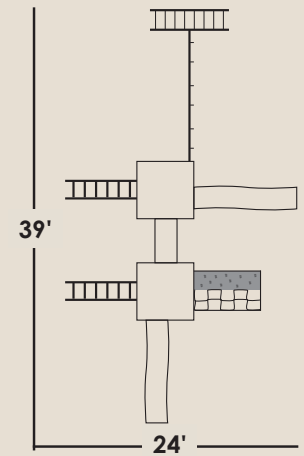

Includes 3' recommended play area on all sides.

White
(Vinyl)

Blue
(Poly)

#905

THE WEAVER COMBO