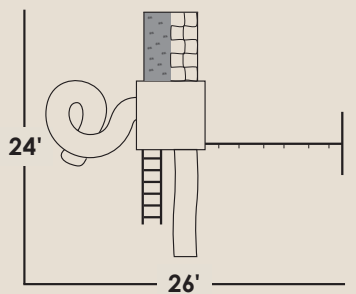

Included Features

- **5'x5'-5' High Cliff Climber**
  - 1 Canopy
  - 1-5' Ladder
  - 1-2' Ladder
  - 1-10' Wave Slide
  - 1-5' Rockwall- Cargo Net
  - 4 Flags
  - 1 Tire-Plastic
  - 1 Set Hand Rail
  - 1 Set Hand Grips
  - 1-7' Turbo Slide
  - 1 Supertall Railing
  - 1 Captains Wheel
  - 1 Telescope
- **3 Position-10' High Beam**
  - 1 Horse Glider & Adaptor
  - 1 Swing
  - 1 Trapeze

Includes 3' recommended play area on all sides.