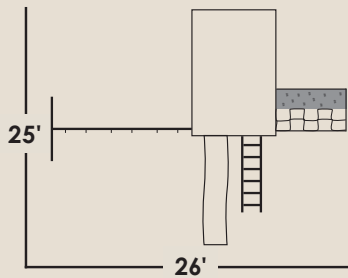

Includes 3' recommended play area on all sides.

White
(Vinyl)

Blue
(Poly)

Standard Shingles
- Driftwood -

Included Features

- **6'x6' Smartside Playhouse**
 - 4' Porch
 - 1 Playhouse Door
 - 3 Windows
 - 1-5' Ladder
 - 1-10' Wave Slide
 - 1-5' Rockwall-Cargo Net
- **3 Position-8' High Beam**
 - 2 Swings
 - 1 Trapeze