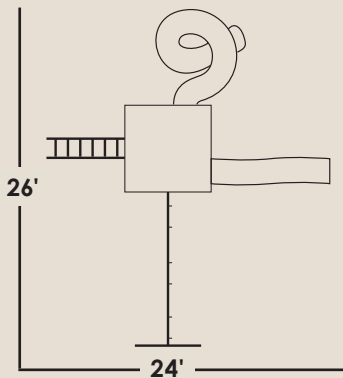

Included Features

- **4'x5'-5' High Classic Tower**
 - 1 Canopy
 - 1-5' Ladder
 - 1-10' Wave Slide
 - 1-5' Spiral Slide
- **3 Position Beam Attachment-10' High Beam**
 - 2 Swings
 - 1 Trapeze

Includes 3' recommended play area on all sides.