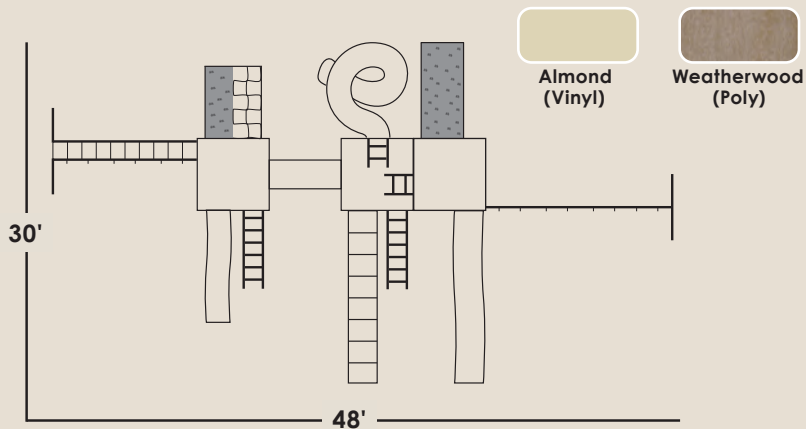

Includes 3' recommended play area on all sides.

White
(Vinyl)

Blue
(Poly)

#905

THE WEAVER COMBO

Includes 3' recommended play area on all sides.

Included Features

- **5'x5'-5'&7' High Classic Double Tower**
 - 1 Poly Roof
 - 1-12' Gangplank
 - 1-7' Rockwall
 - 2-2' Ladder
 - 1-5' Ladder
 - 1-14' Scoop Slide
 - 1-7' Turbo Slide
 - 1-5' Tunnel Tube
- **5'x5'-5' High Cliff Climber**
 - 1 Safety Rail & Extended Posts for Tunnel Tube
 - 1 Super Tall Railing
 - 1 Poly Roof
 - 1-5' Ladder
 - 1-5' Rockwall-Cargo Net
 - 1-10' Scoop Slide
- **3 Position-8' High Monkey Bar Beam**
 - 1 Baby Swing
 - 1 Trapeze
 - 1 Trapeze
 - 1 Buoy Ball Attachment
- **4 Position-10' High Beam**
 - 4 Swings