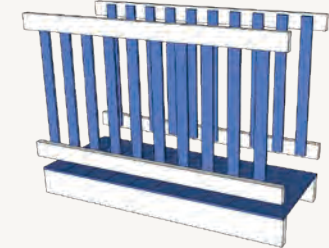

Buoy Ball

Trapeze

Plastic Glider

Daisy Disc

Web Swing

Hammock Swing

Only Available in Color Shown

Slide Options

10' Scoop Slide
5' Deck Height

14' Scoop Slide
7' Deck Height

10' Wave Slide
4'-5' Deck Height

Super Spiral Slide
5'-7' Deck Height

Turbo Slide
5'-7' Deck Height

5' Tunnel Tube

5' Walkway

This icon indicates a \$200 maroon upcharge.